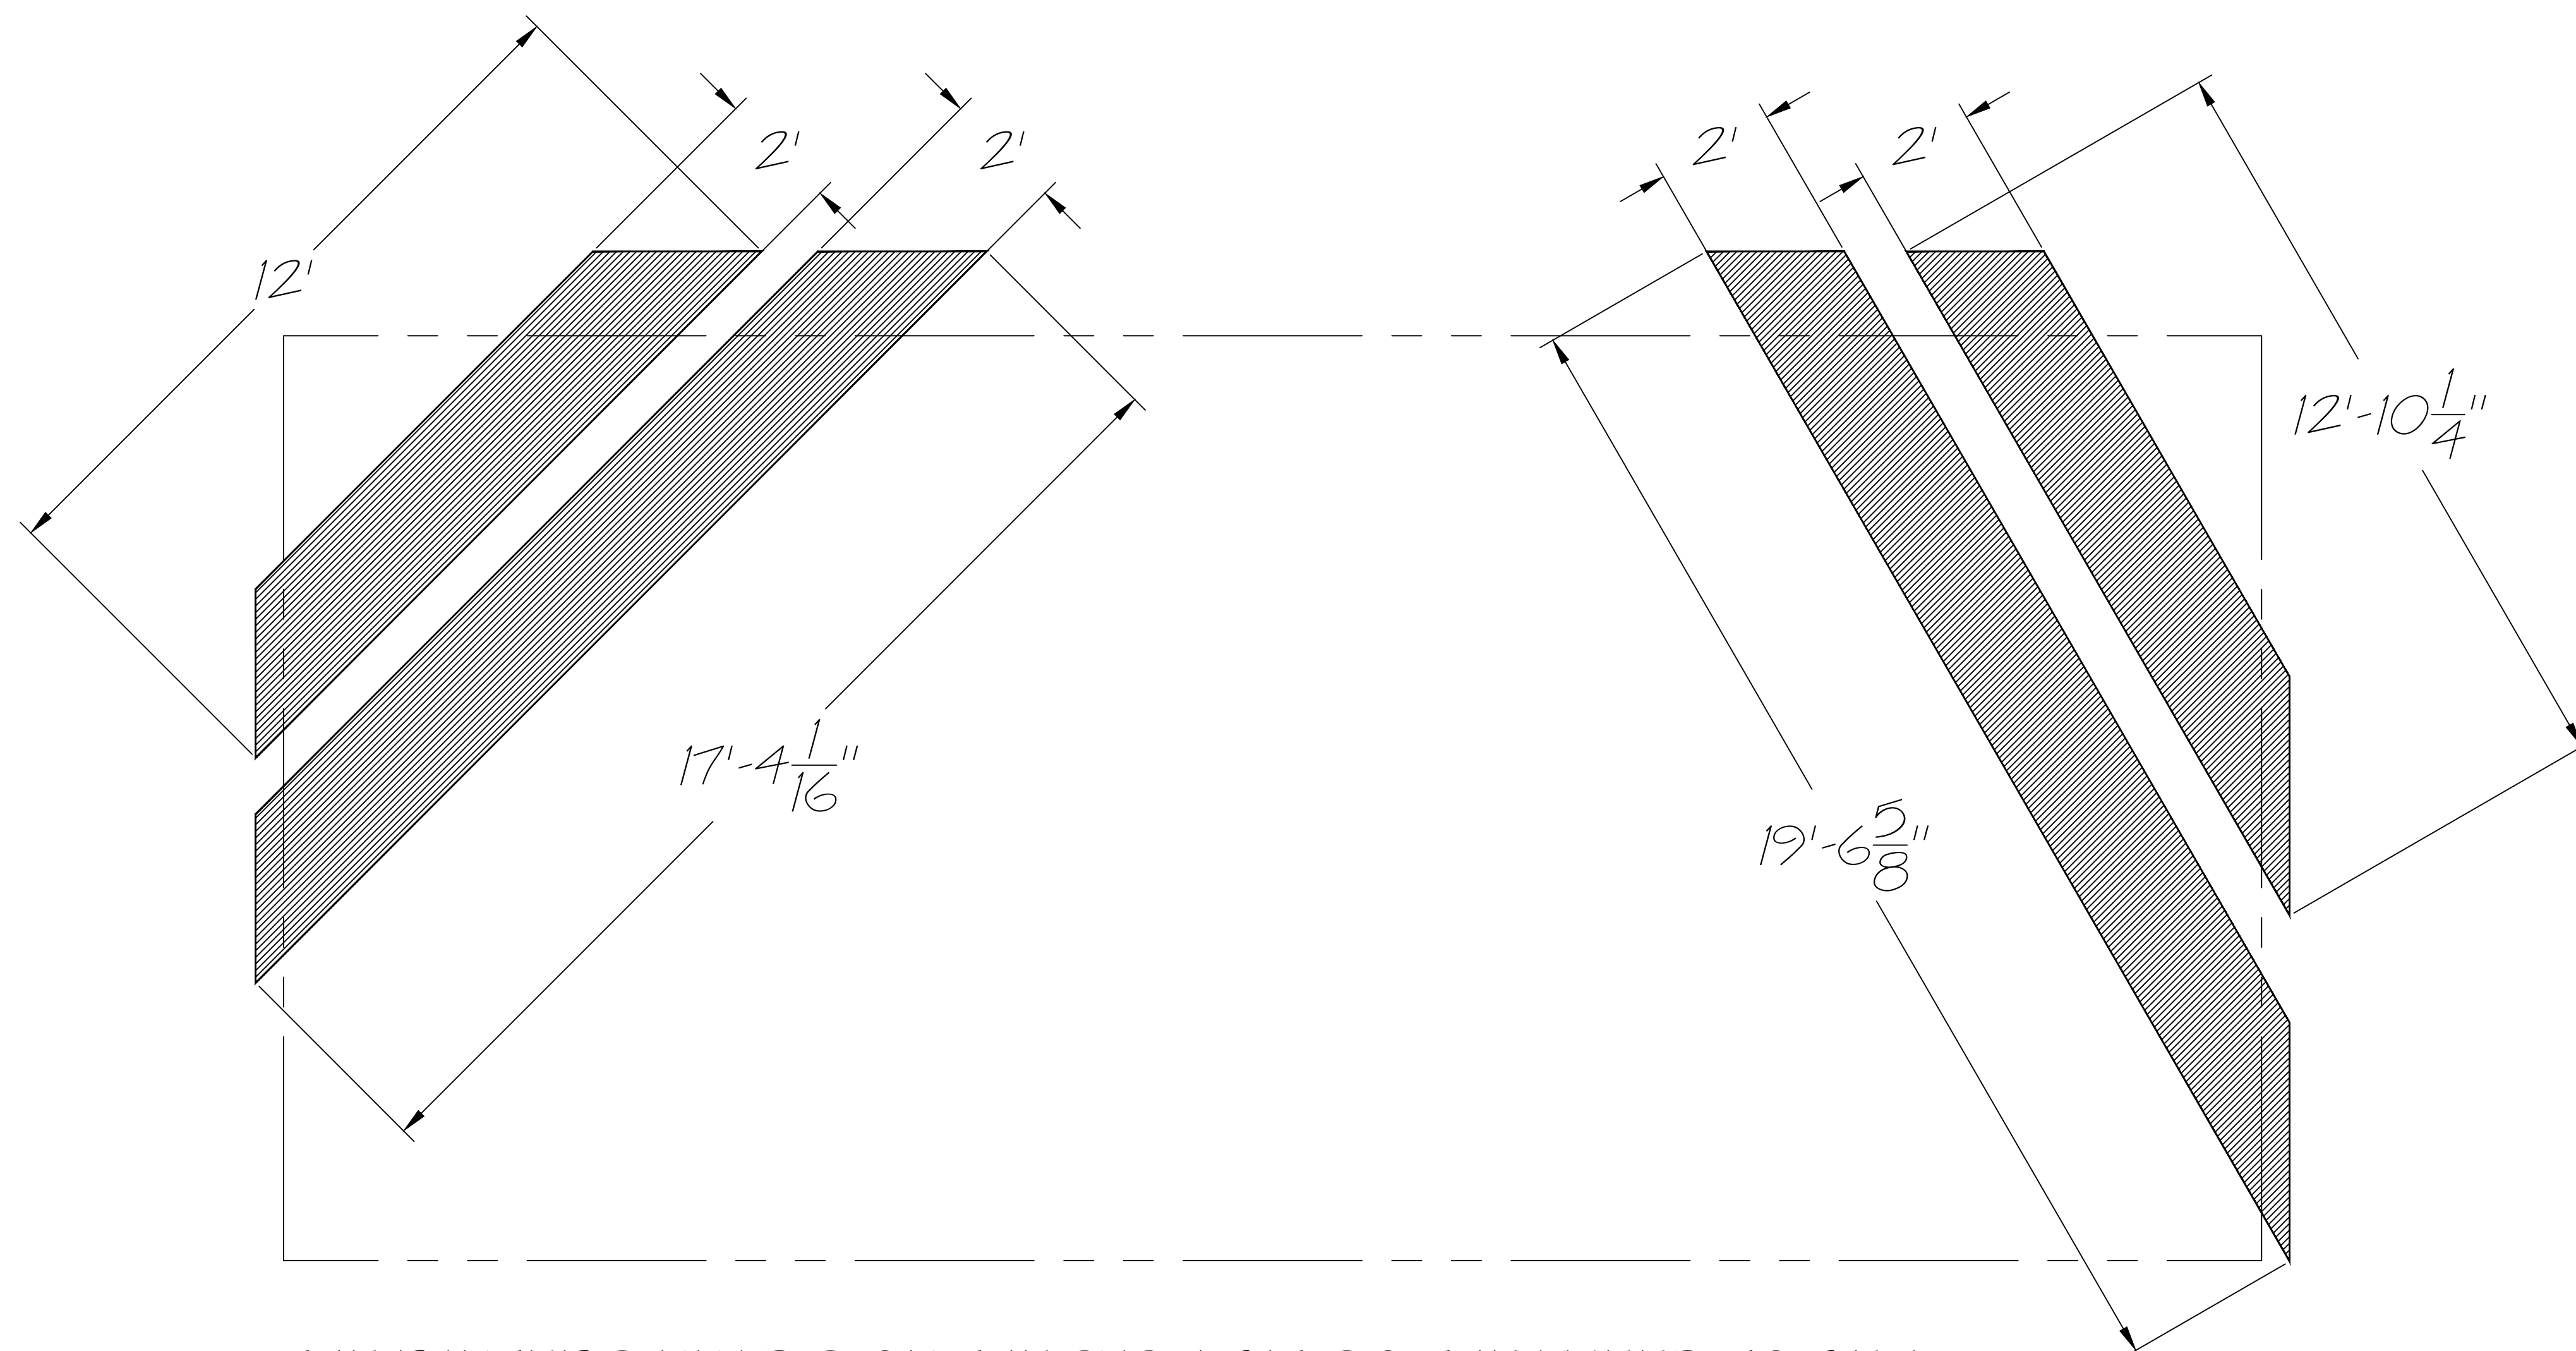

THIS IS A DEMONSTRATION OF PART OF THE DESIGN PROCESS FOR THE PLATFORMS. THE RED RECTANGLES ARE EACH 4'x8'. THE MAIN PLATFORM MIGHT ONLY REQUIRE FOUR CUSTOM PLATFORMS, BUT THIS IS ENTIRELY AT THE DISCRETION OF THE TECHNICAL DIRECTORS.

THE RAFTERS FLY DS OF THE CYC A BIT SO THEY NEED TO BE A LITTLE LARGE TO SATISFY ALL SIGHTLINES. THEY ARE JUST BLACK STRIPS OF WOOD THAT CREATE SILHOUETTES. LINESET 26.

THESE WINDOWS FLY ON LINESET 20. BUILD ONE OF EACH. THEY FLY JUST LIKE THIS, WITH EACH PAIR 9'-10" FROM CENTER TOWARDS SR AND SL. THIS KEEPS THEM JUST SR AND SL OF THE PROJECTION FIELD.

THEY WILL BE A VERY DARK BROWN BUT REQUIRE NO DIMENSIONAL DETAIL.