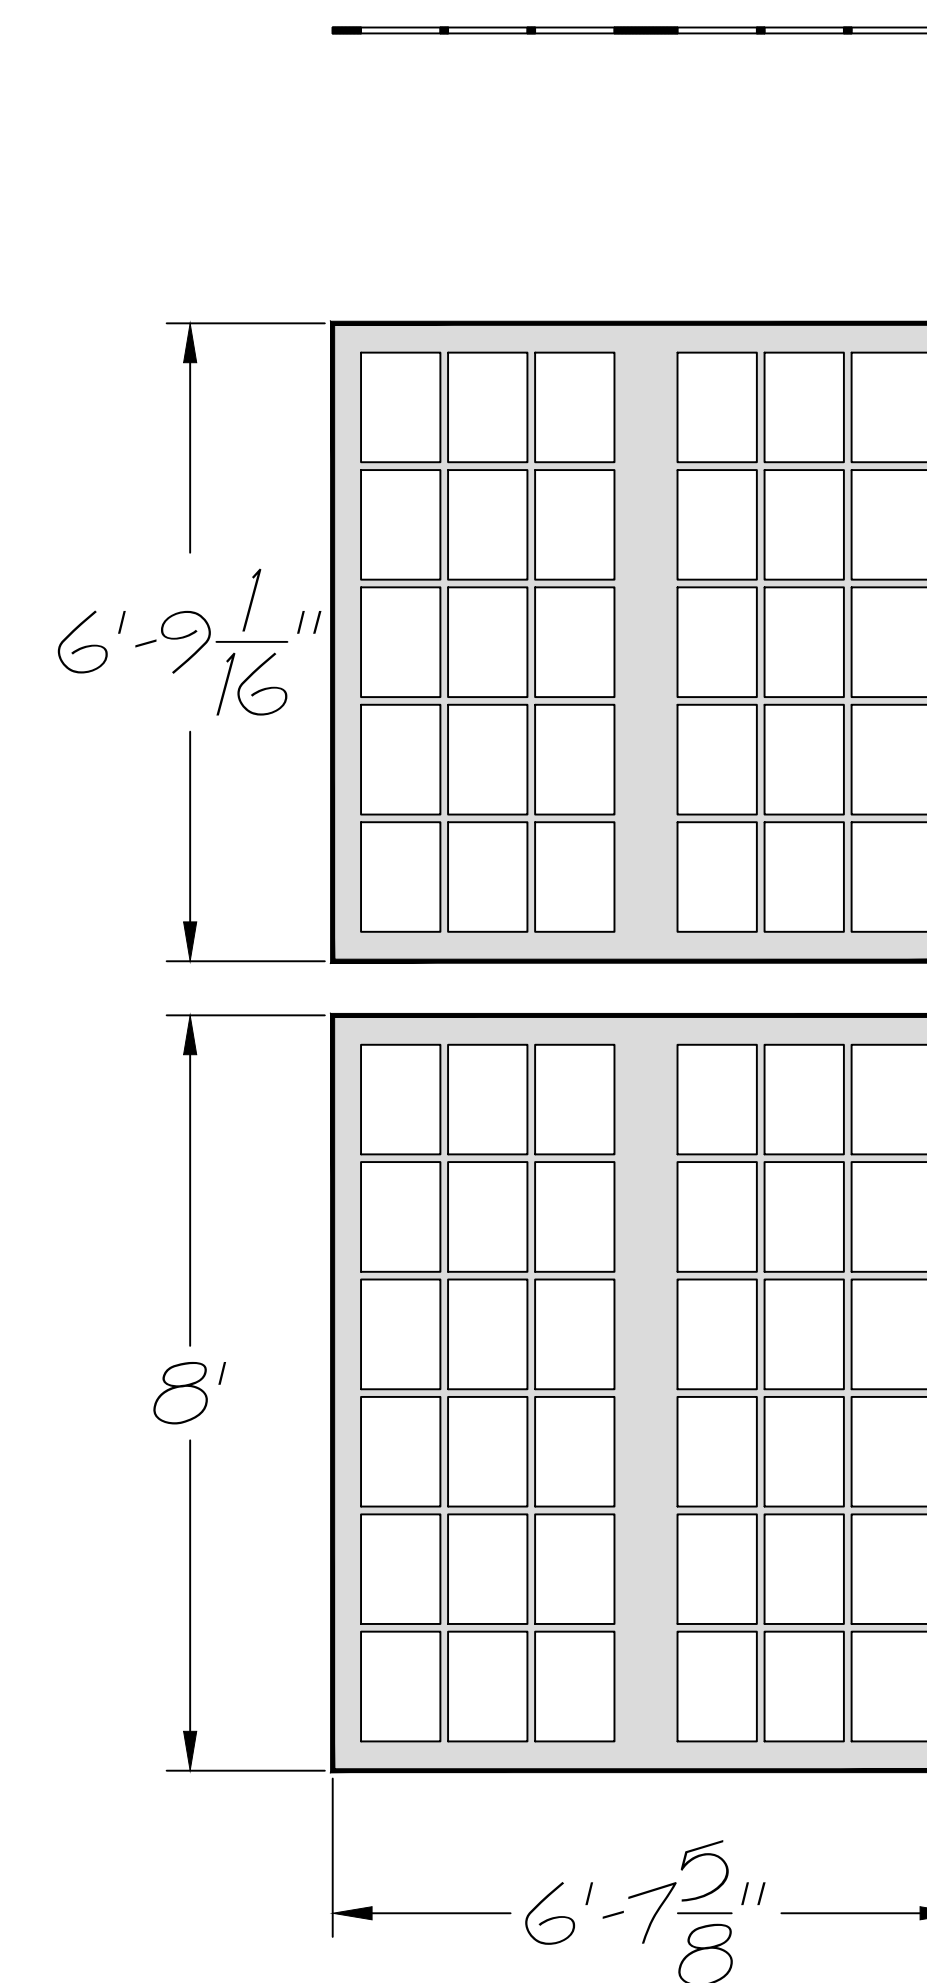

THIS IS A DEMONSTRATION OF PART OF THE DESIGN PROCESS FOR THE PLATFORMS. THE RED RECTANGLES ARE EACH 4'x8'. THE MAIN PLATFORM MIGHT ONLY REQUIRE FOUR CUSTOM PLATFORMS, BUT THIS IS ENTIRELY AT THE DISCRETION OF THE TECHNICAL DIRECTORS.

THE RAFTERS FLY DS OF THE CYC A BIT SO THEY NEED TO BE A LITTLE LARGE TO SATISFY ALL SIGHTLINES. THEY ARE JUST BLACK STRIPS OF WOOD THAT CREATE SILHOUETTES. LINESET 26.

THESE WINDOWS FLY ON LINESET 20. BUILD ONE OF EACH. THEY FLY JUST LIKE THIS, WITH EACH PAIR 9'-10" FROM CENTER TOWARDS SR AND SL. THIS KEEPS THEM JUST SR AND SL OF THE PROJECTION FIELD.