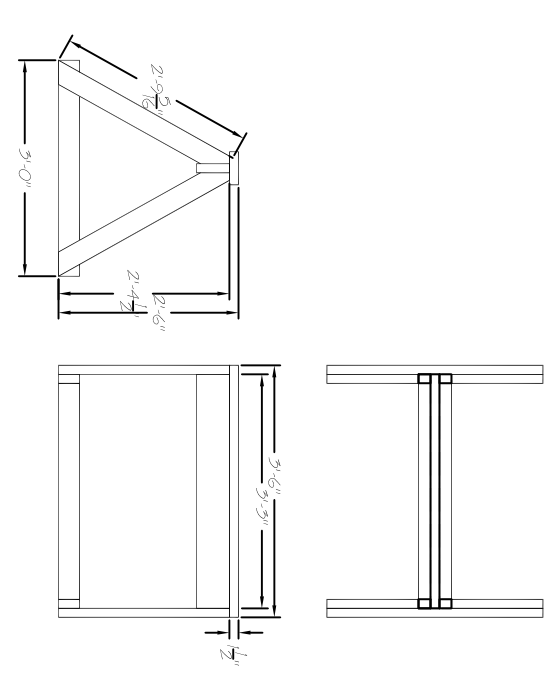

SANTORSES
WE MIGHT HAVE THESE IN STOCK AT CROWLEY'S
WE WANT TWO OF THEM WE WILL REBUILD THEM IF NEEDED.

PLYMOUTH STATE UNIVERSITY
GODSPELL
 DIRECTED BY ELIZABETH DAILY
 SCENIC DESIGN BY MATT RYZER
 TECHNICAL DIRECTOR HEATHER HANFREDIA
 GROUNDPLAN AND SET PROPS
 SCALE: AS PRINTED. RECOMMEND 8" = 1'-0"

PLATE NO.
1 OF 2
 8*27*23